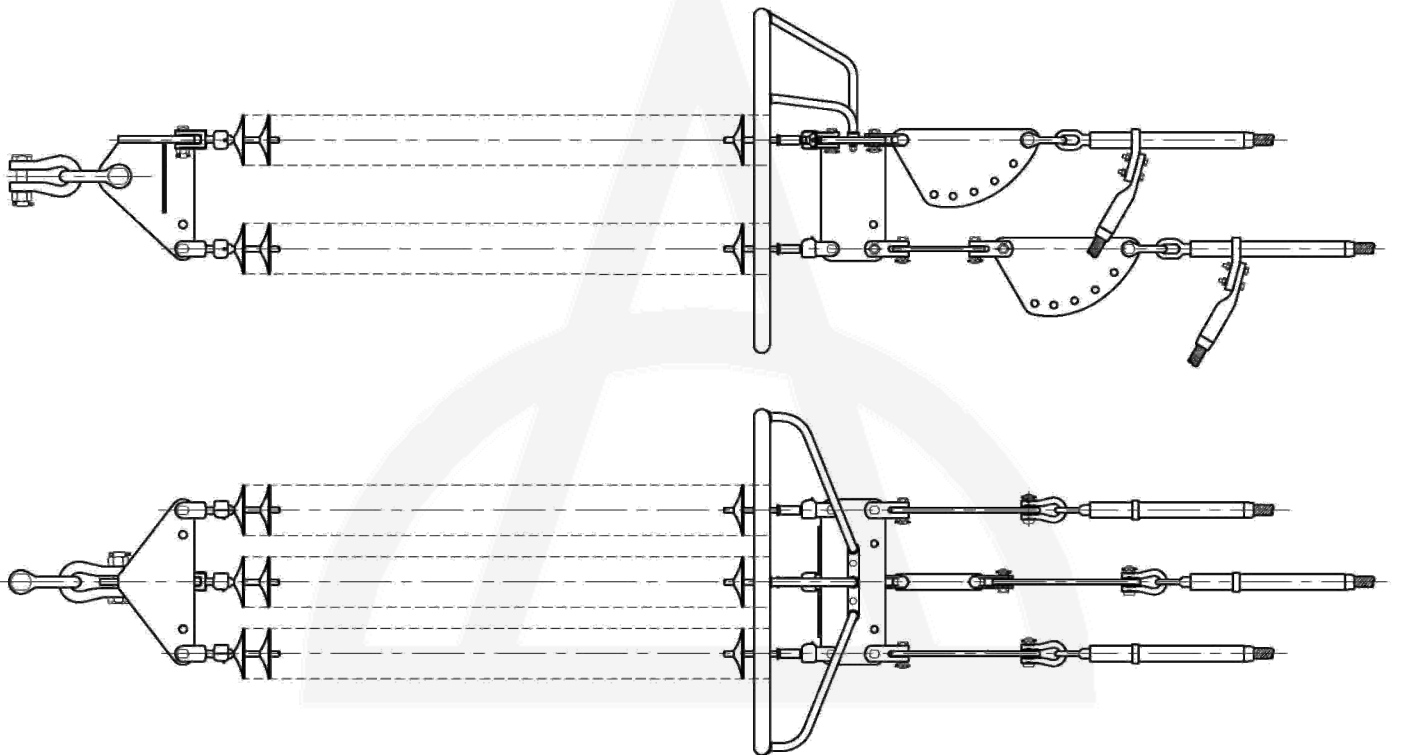

TRIPLE BUNDLE CONDUCTOR ASSEMBLIES

TRIPLE TENSION STRING, 400 kV