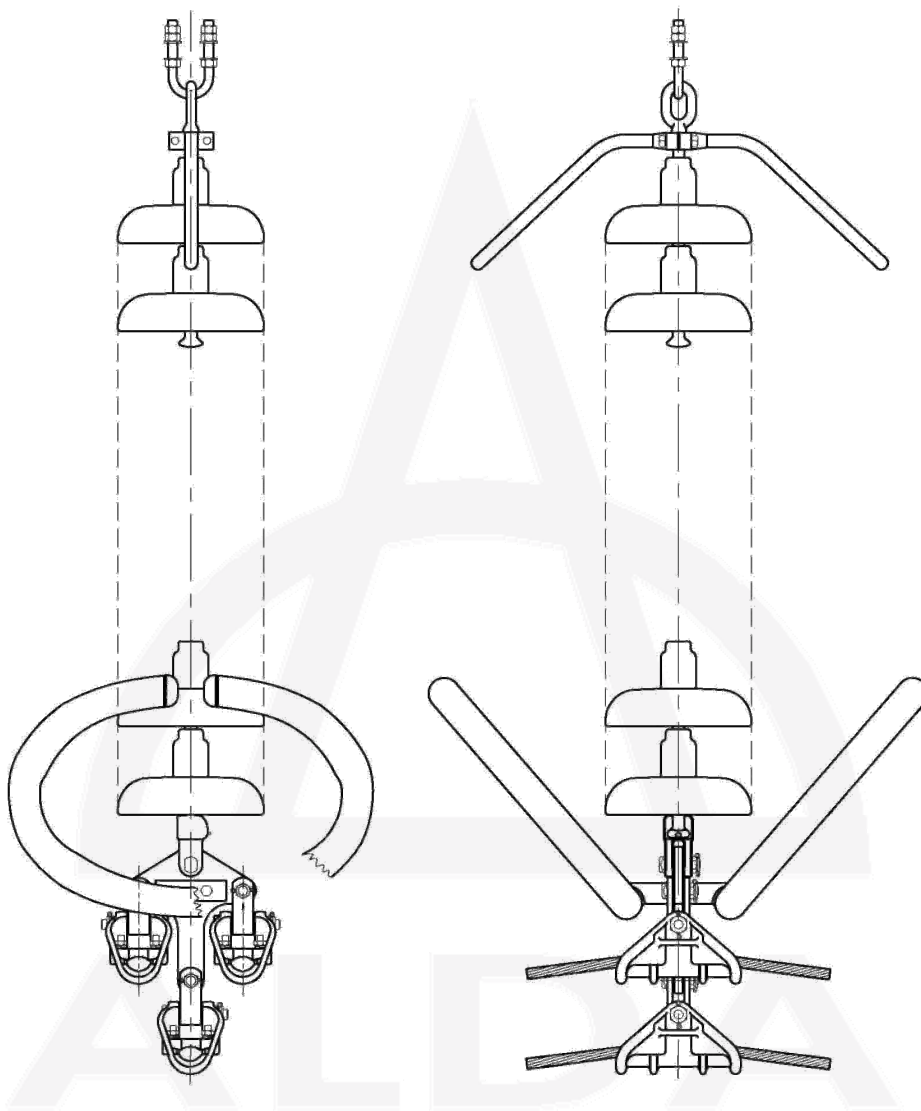

TRIPLE BUNDLE CONDUCTOR ASSEMBLIES

SINGLE SUSPENSION STRING, 400 kV