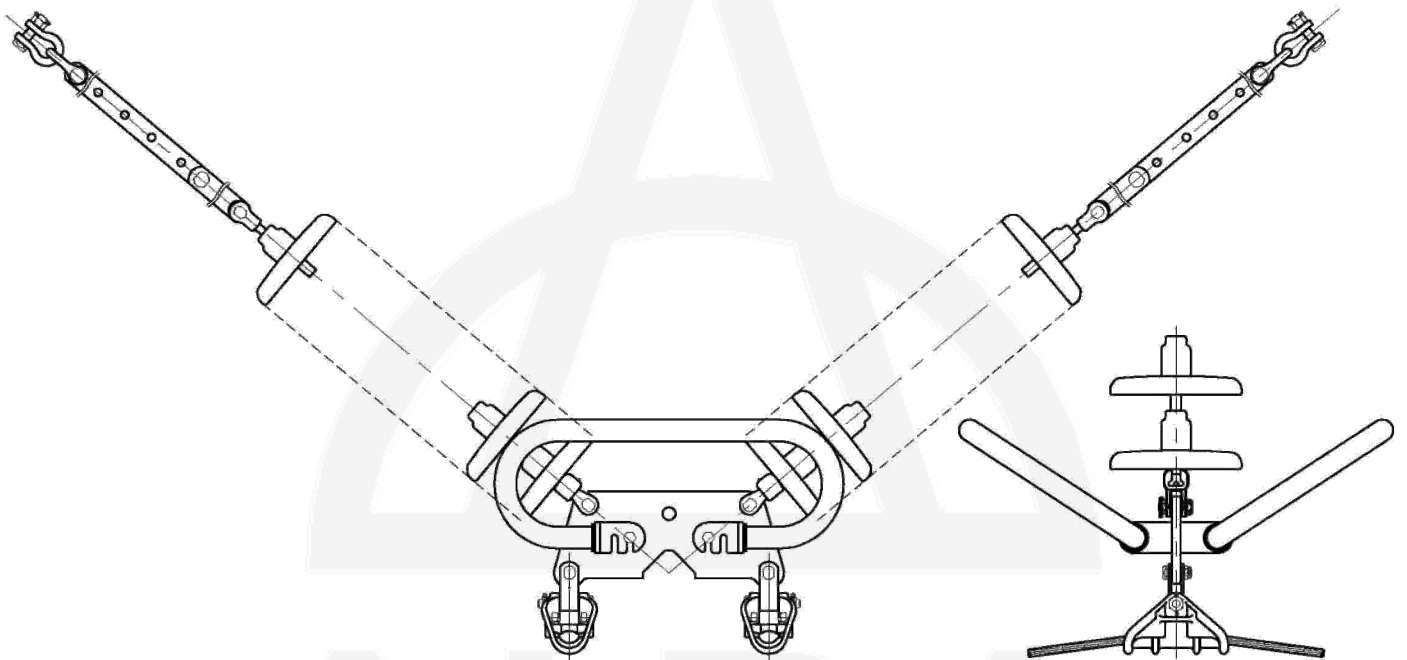

DOUBLE BUNDLE CONDUCTOR ASSEMBLIES

SINGLE V-JUMPER STRING, 230 kV