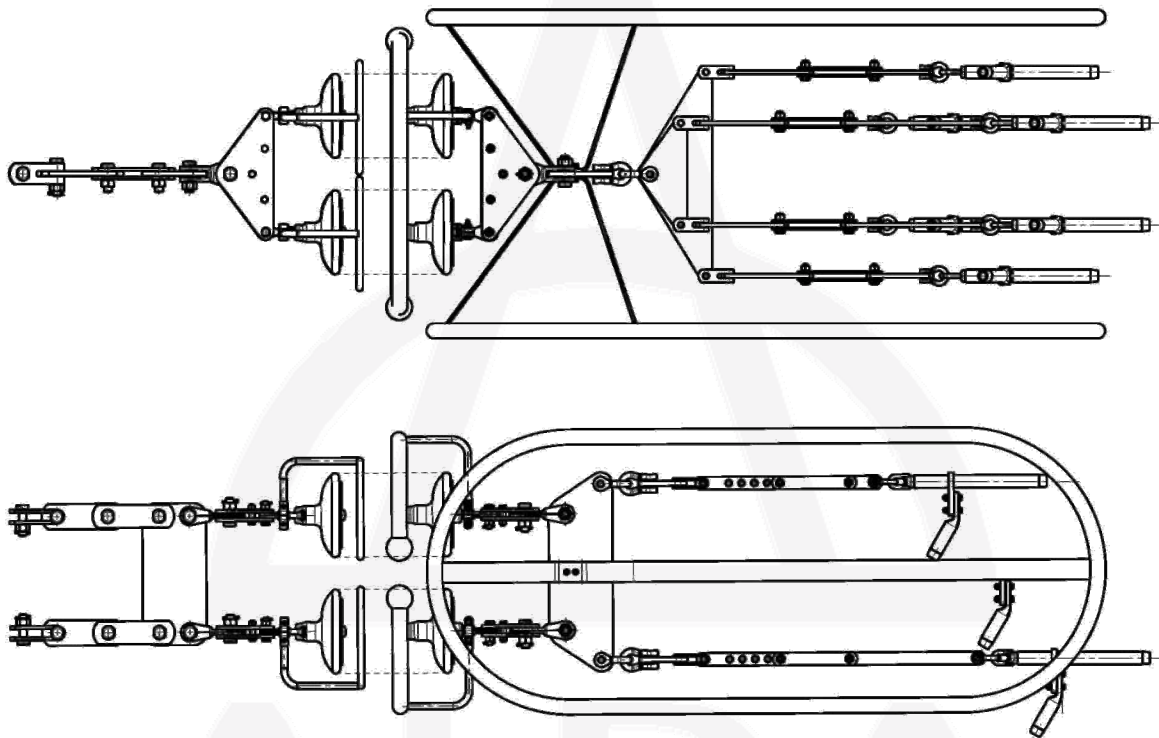

## SIX CONDUCTOR ASSEMBLIES

DOUBLE V-SUSPENSION STRING, 765 kV

ALDA MANUFACTURING CO.

No. 7, Maryam Alley, Hakim Highway, Tehran-Iran ■ Postal Code: 1473666751

Tel: (+9821) 44003214-6 ■ Fax: (+9821) 44003217

## SIX CONDUCTOR ASSEMBLIES

QUADRUPLE TENSION STRING, 765 kV