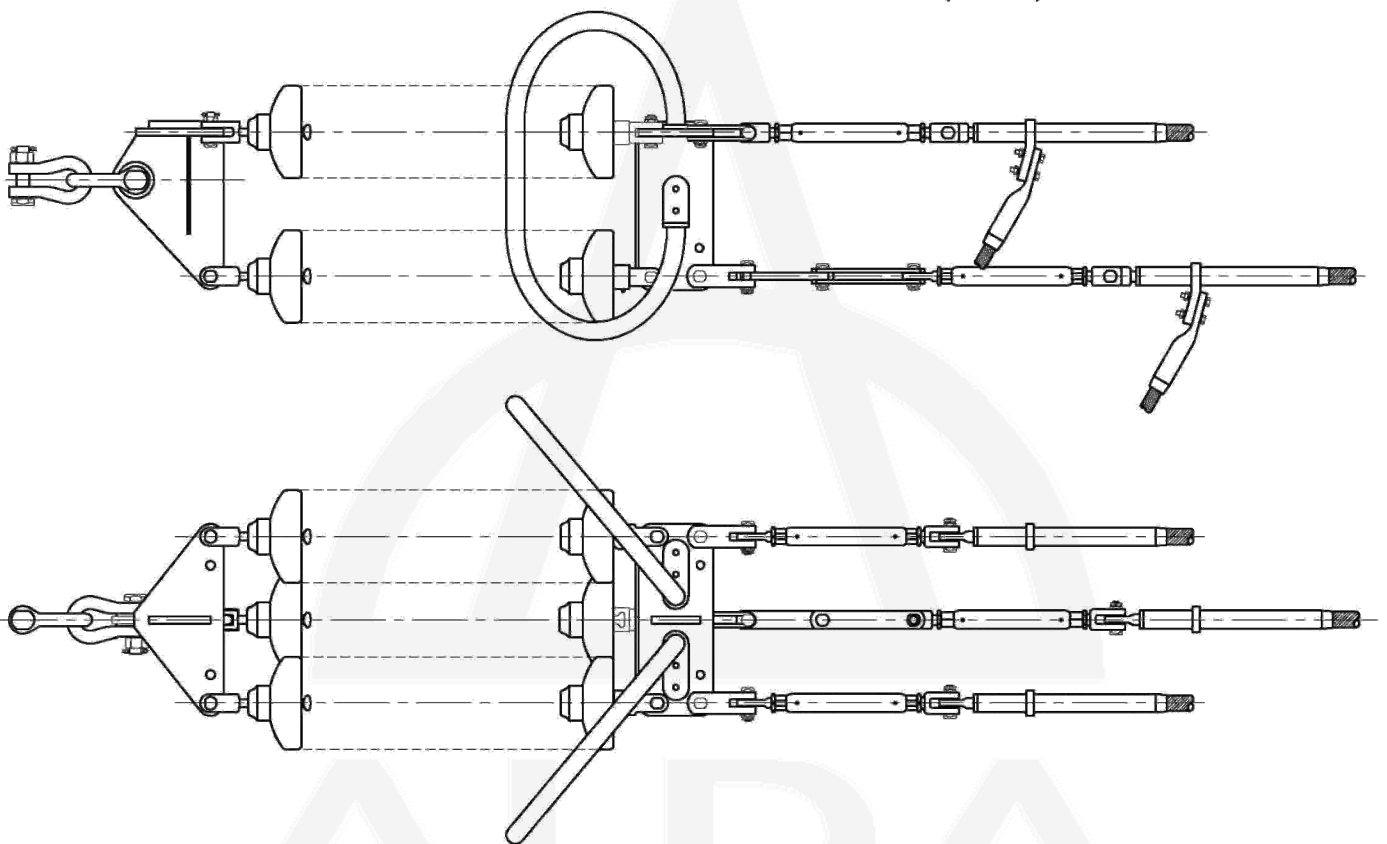

TRIPLE BUNDLE CONDUCTOR ASSEMBLIES

TRIPLE TENSION STRING, 400 kV

ALDA MANUFACTURING CO.

No. 7, Maryam Alley, Hakim Highway, Tehran-Iran ■ Postal Code: 1473666751

Tel: (+9821) 44003214-6 ■ Fax: (+9821) 44003217

Email: Info@AldaCompany.com