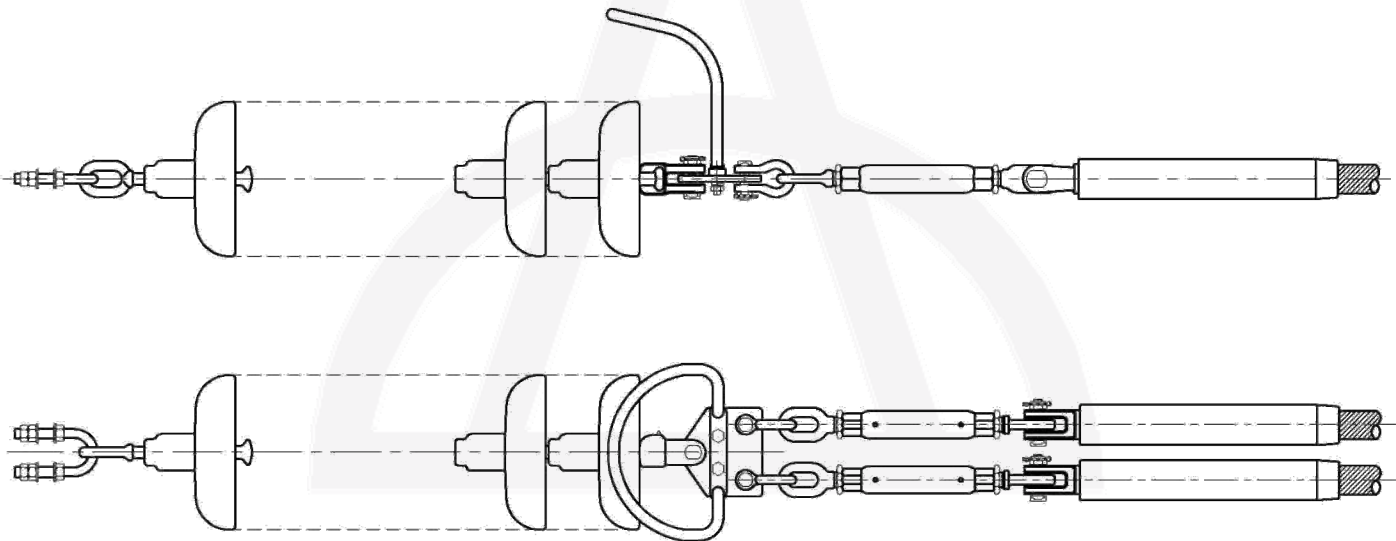

DOUBLE BUNDLE CONDUCTOR ASSEMBLIES

SINGLE TENSION STRING, 132 kV

ALDA MANUFACTURING CO.

No. 7, Maryam Alley, Hakim Highway, Tehran-Iran ■ Postal Code: 1473666751

Tel: (+9821) 44003214-6 ■ Fax: (+9821) 44003217

Email: Info@AldaCompany.com