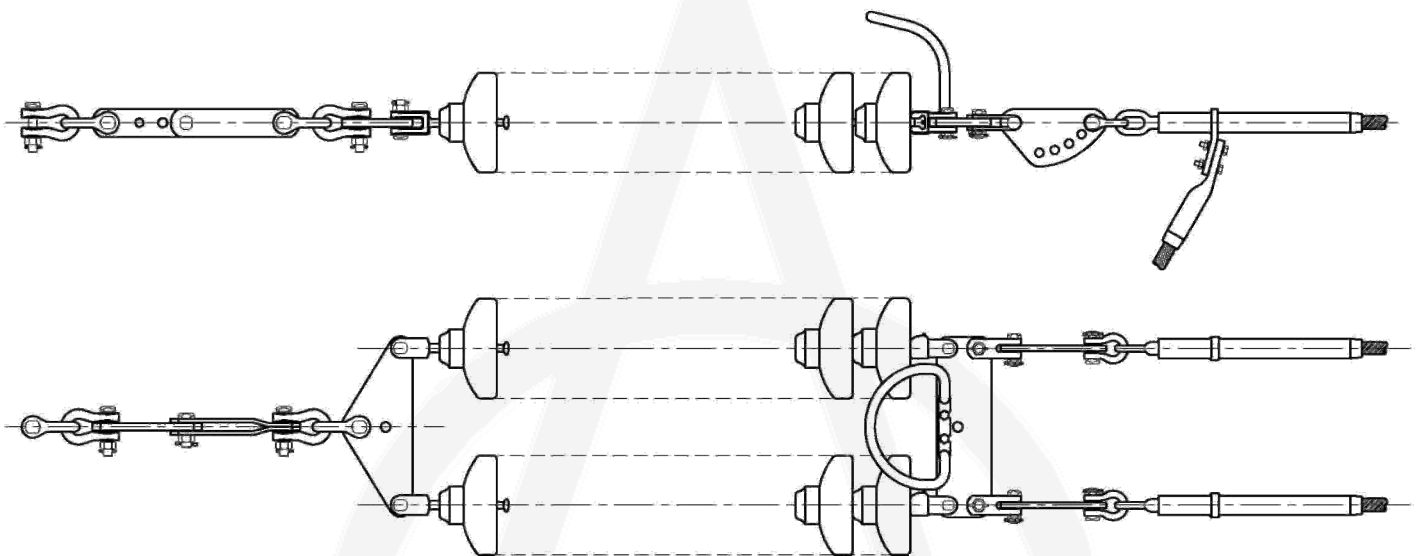

DOUBLE BUNDLE CONDUCTOR ASSEMBLIES

DOUBLE TENSION STRING, 230 kV