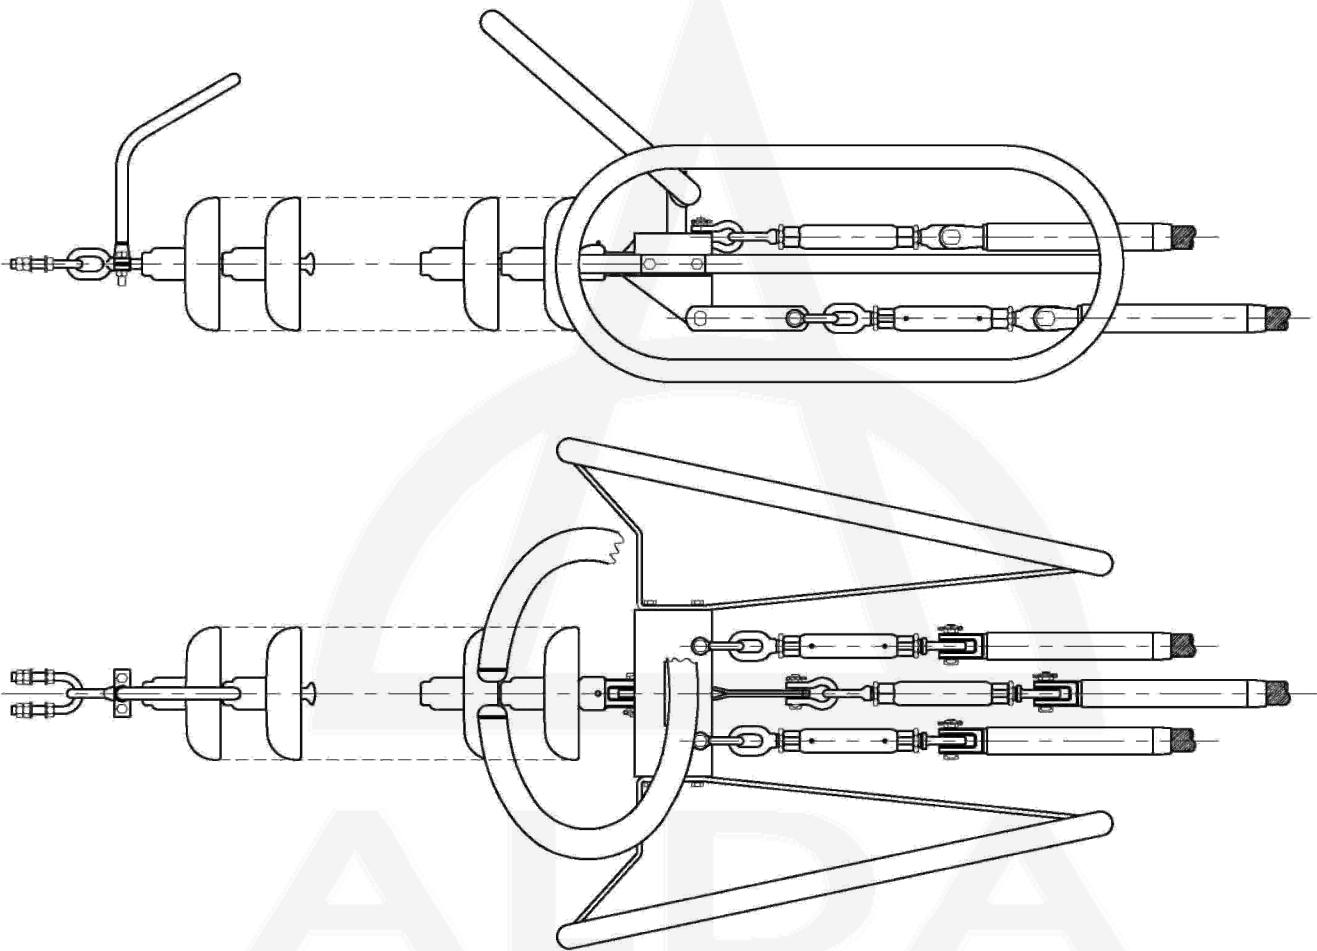

TRIPLE BUNDLE CONDUCTOR ASSEMBLIES

SINGLE TENSION STRING, 400 kV