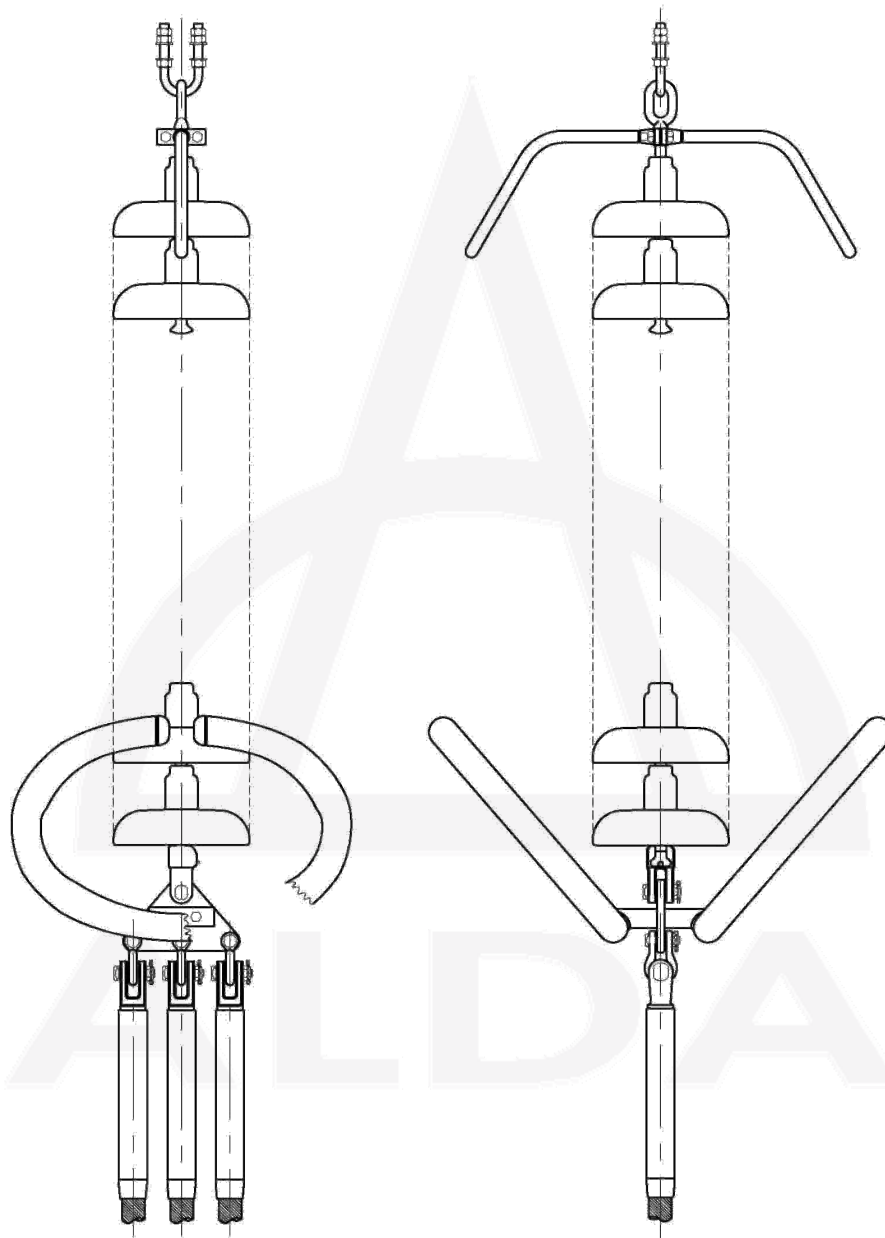

TRIPLE BUNDLE CONDUCTOR ASSEMBLIES

SINGLE SUSPENSION STRING WITH DEAD END CLAMP, 230 kV