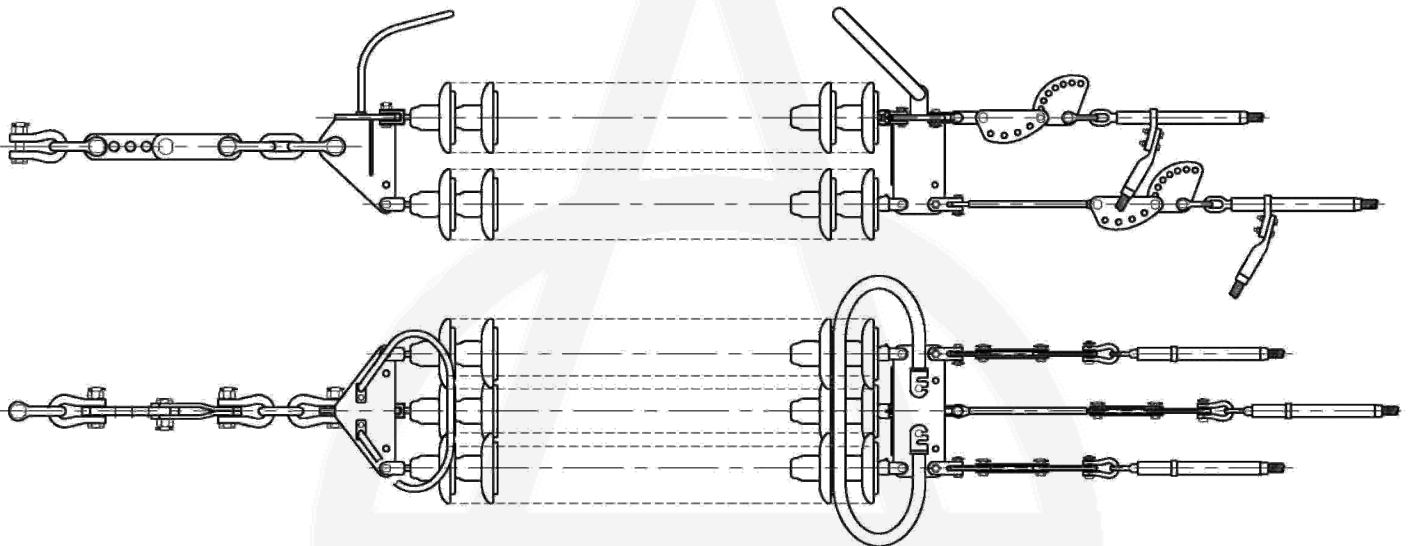

TRIPLE BUNDLE CONDUCTOR ASSEMBLIES

TRIPLE TENSION STRING, 400 kV

ALDA MANUFACTURING CO.

No. 7, Maryam Alley, Hakim Highway, Tehran-Iran ■ Postal Code: 1473666751

Tel: (+9821) 44003214-6 ■ Fax: (+9821) 44003217

Email: Info@AldaCompany.com