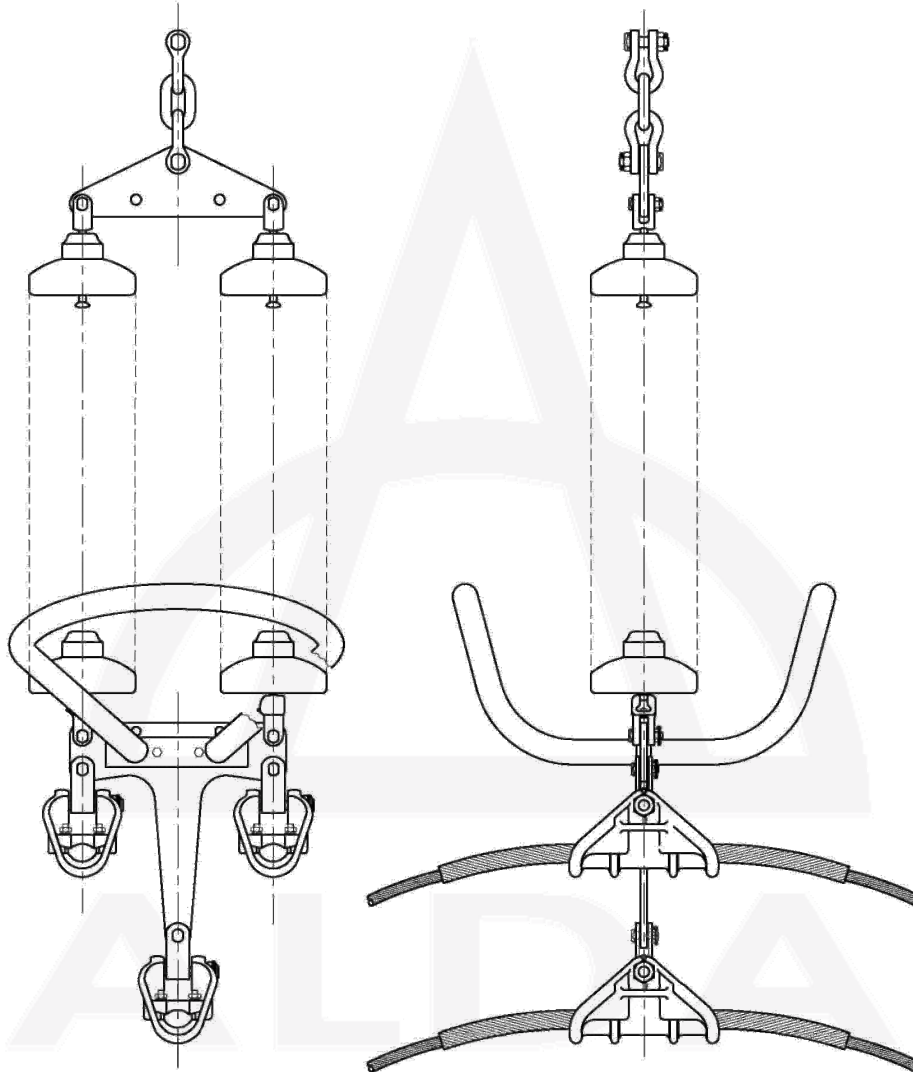

TRIPLE BUNDLE CONDUCTOR ASSEMBLIES

DOUBLE SUSPENSION STRING, 400 kV