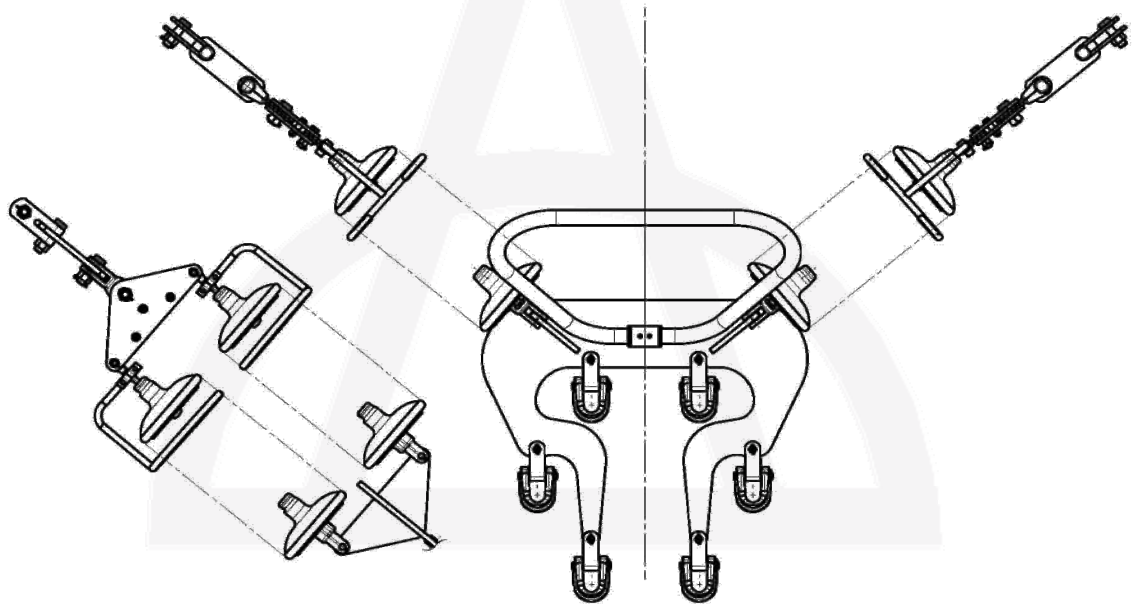

SIX CONDUCTOR ASSEMBLIES

DOUBLE V-SUSPENSION STRING, 765 kV

ALDA MANUFACTURING CO.

No. 7, Maryam Alley, Hakim Highway, Tehran-Iran ■ Postal Code: 1473666751

Tel: (+9821) 44003214-6 ■ Fax: (+9821) 44003217

Email: Info@AldaCompany.com