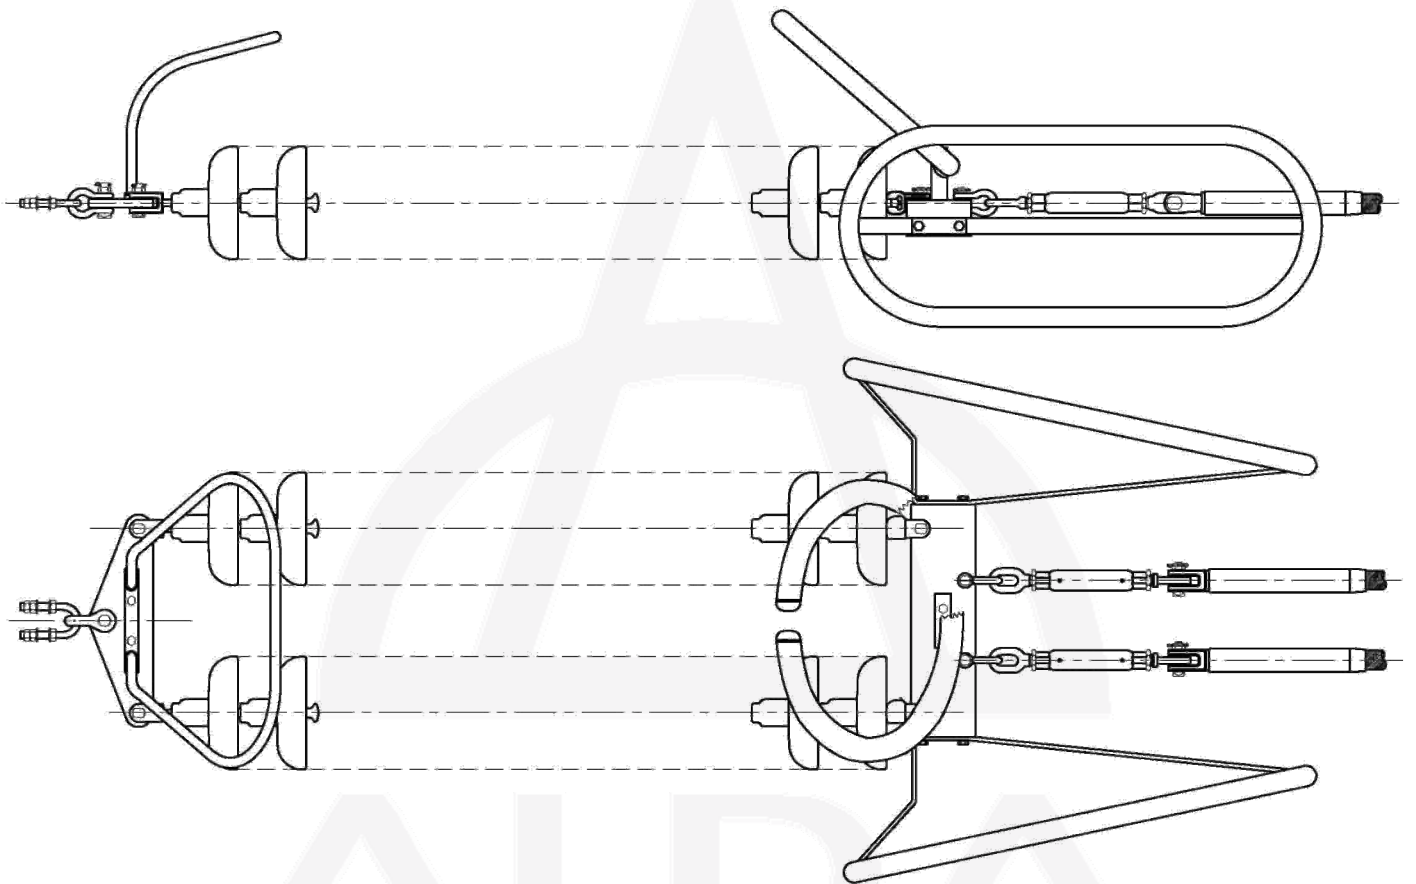

DOUBLE BUNDLE CONDUCTOR ASSEMBLIES

DOUBLE TENSION STRING, 400 kV