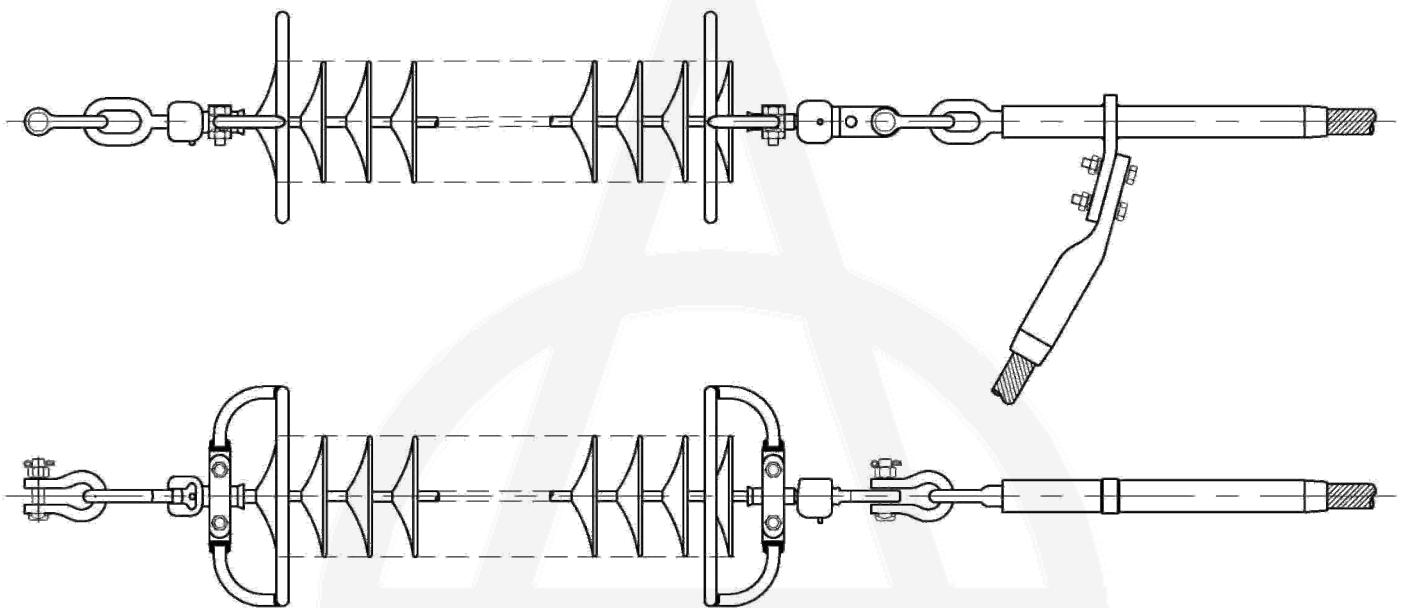

SINGLE CONDUCTOR ASSEMBLIES

SINGLE TENSION STRING, 132 kV

ALDA MANUFACTURING CO.

No. 7, Maryam Alley, Hakim Highway, Tehran-Iran ■ Postal Code: 1473666751

Tel: (+9821) 44003214-6 ■ Fax: (+9821) 44003217

Email: Info@AldaCompany.com