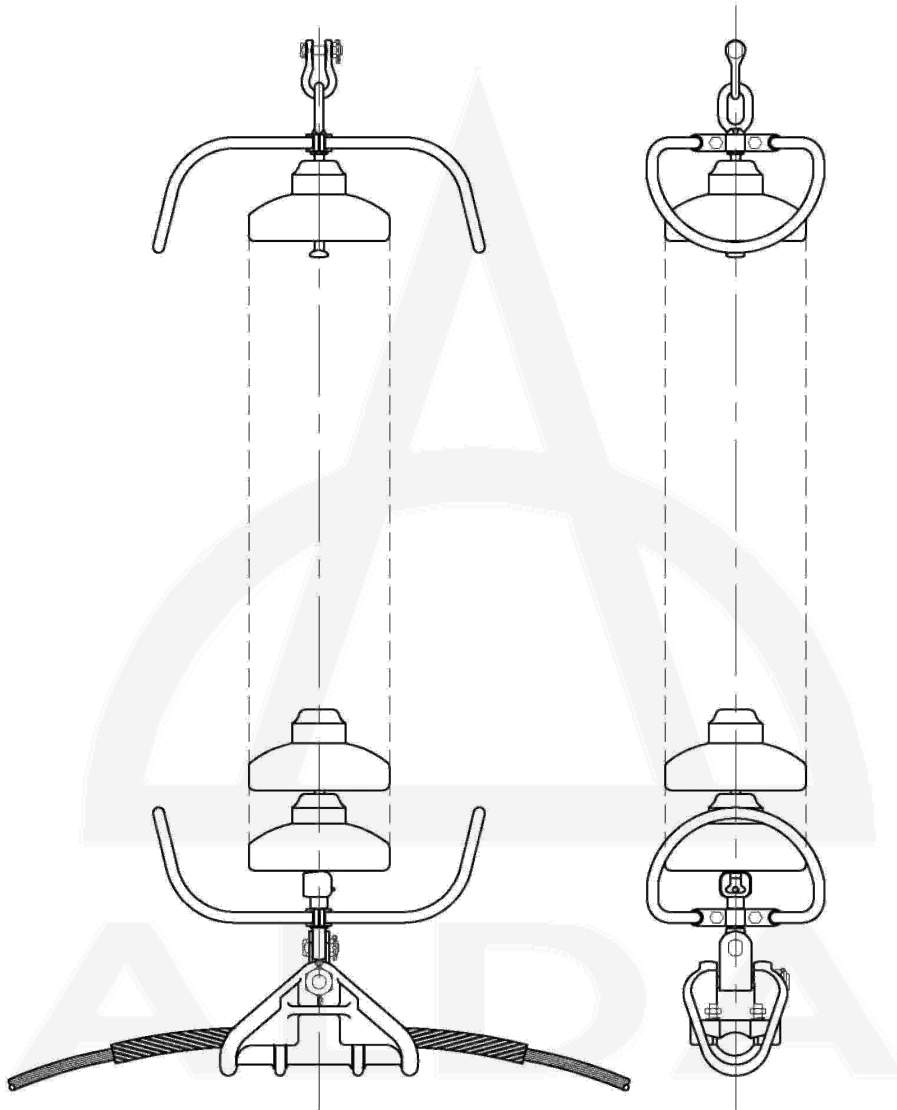

SINGLE CONDUCTOR ASSEMBLIES

SINGLE SUSPENSION STRING, 230 kV