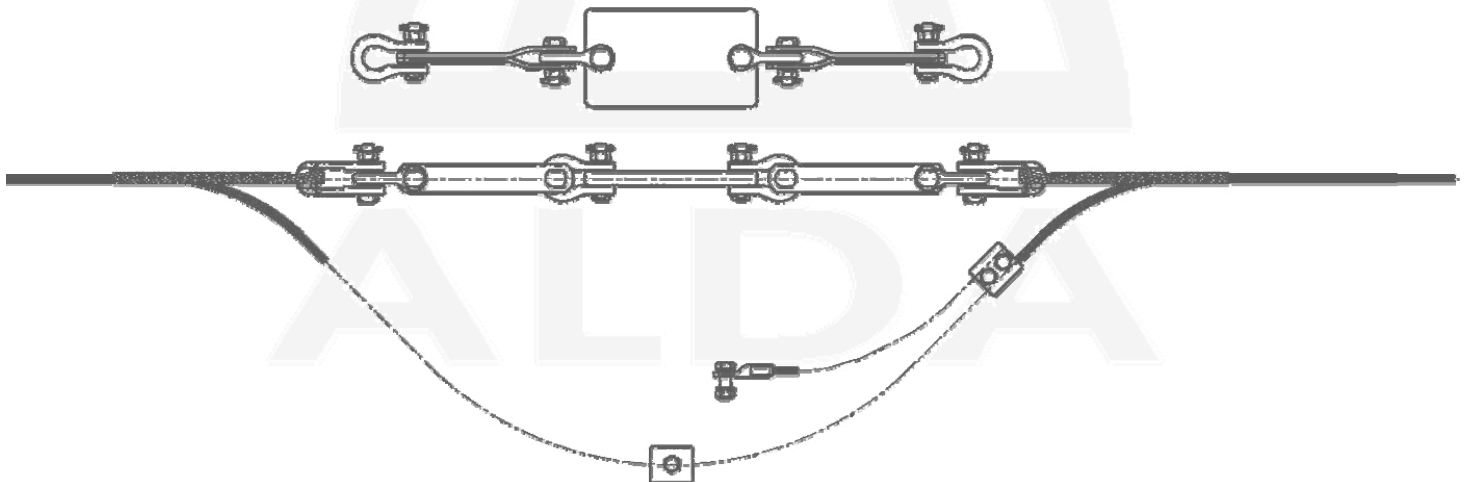

TENSION SET