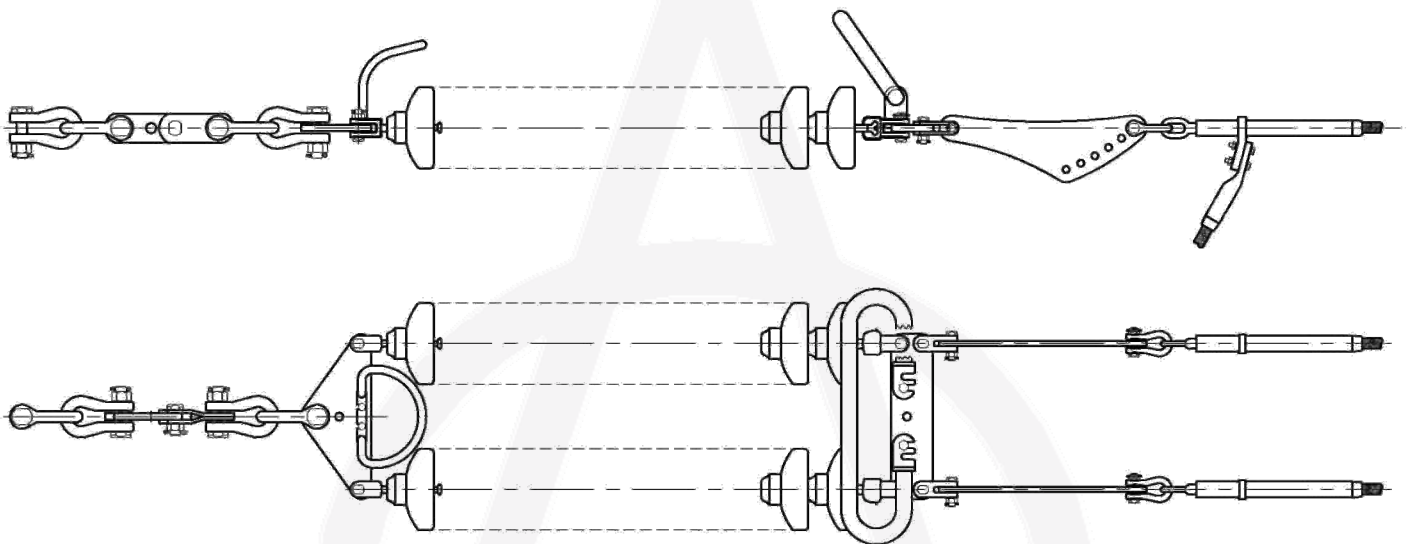

DOUBLE BUNDLE CONDUCTOR ASSEMBLIES

DOUBLE TENSION STRING, 400 kV