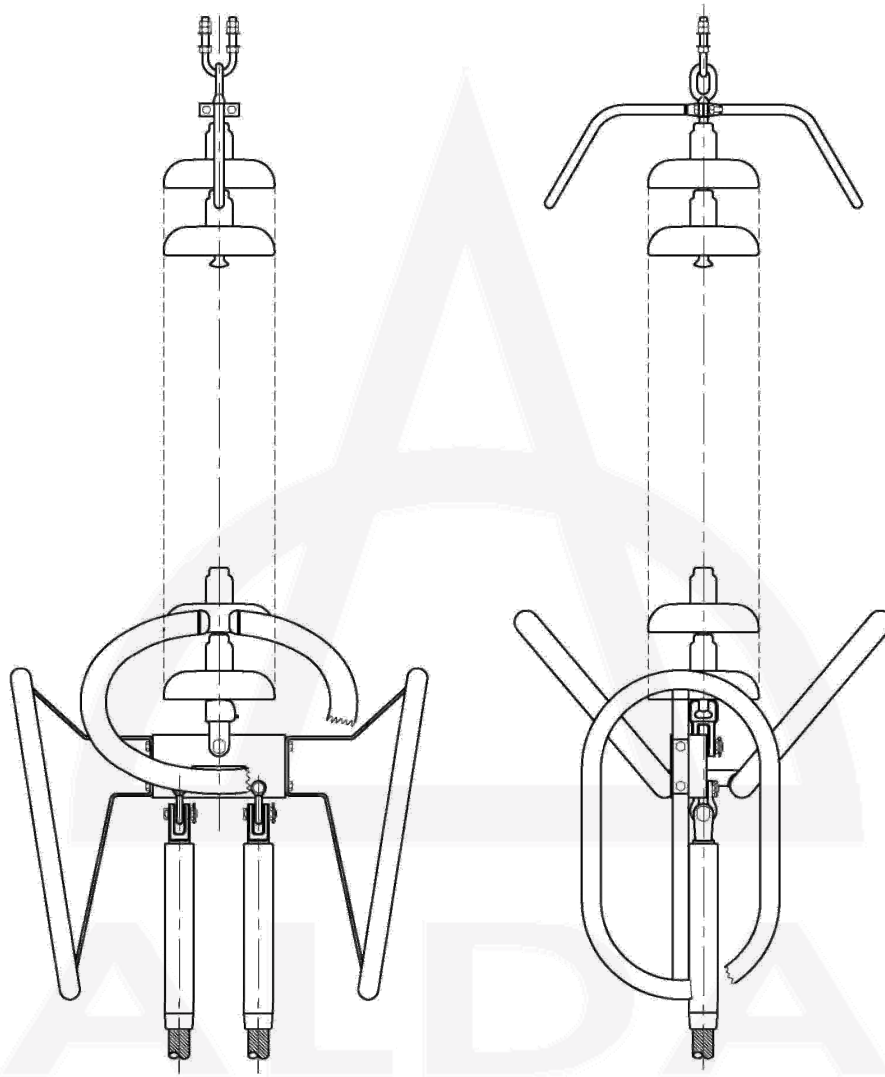

DOUBLE BUNDLE CONDUCTOR ASSEMBLIES

SINGLE SUSPENSION STRING WITH DEAD END CLAMP, 400 kV

ALDA MANUFACTURING CO.

No. 7, Maryam Alley, Hakim Highway, Tehran-Iran ■ Postal Code: 1473666751

Tel: (+9821) 44003214-6 ■ Fax: (+9821) 44003217

Email: Info@AldaCompany.com