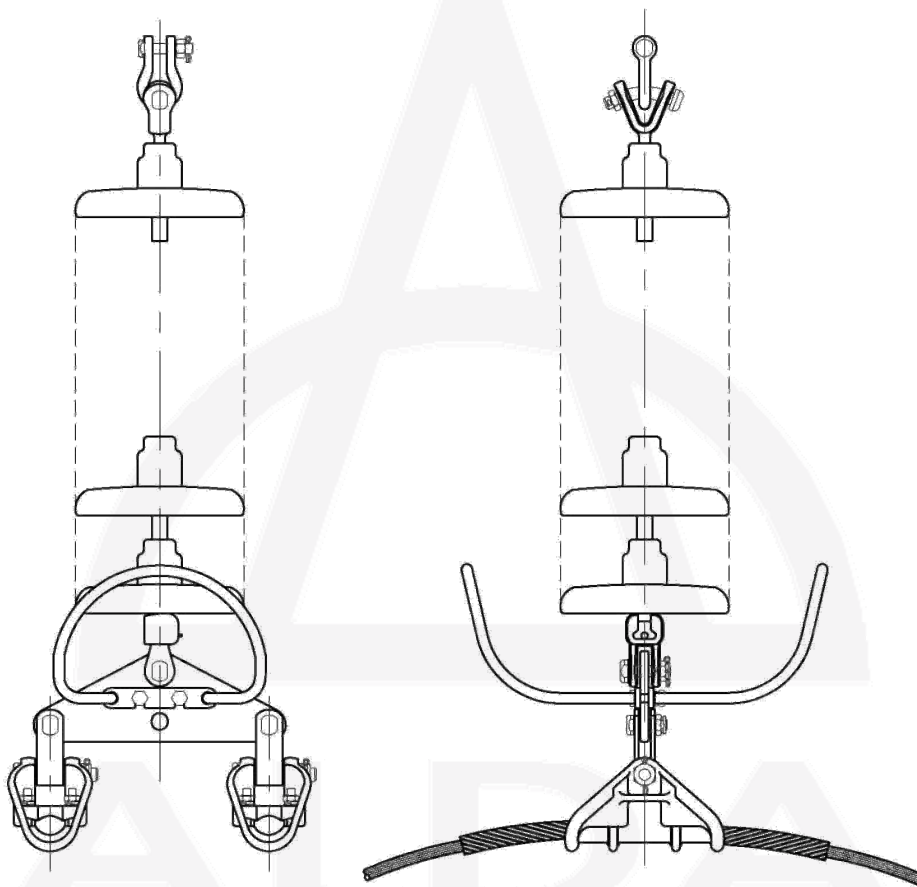

DOUBLE BUNDLE CONDUCTOR ASSEMBLIES

SINGLE SUSPENSION STRING, 63 k